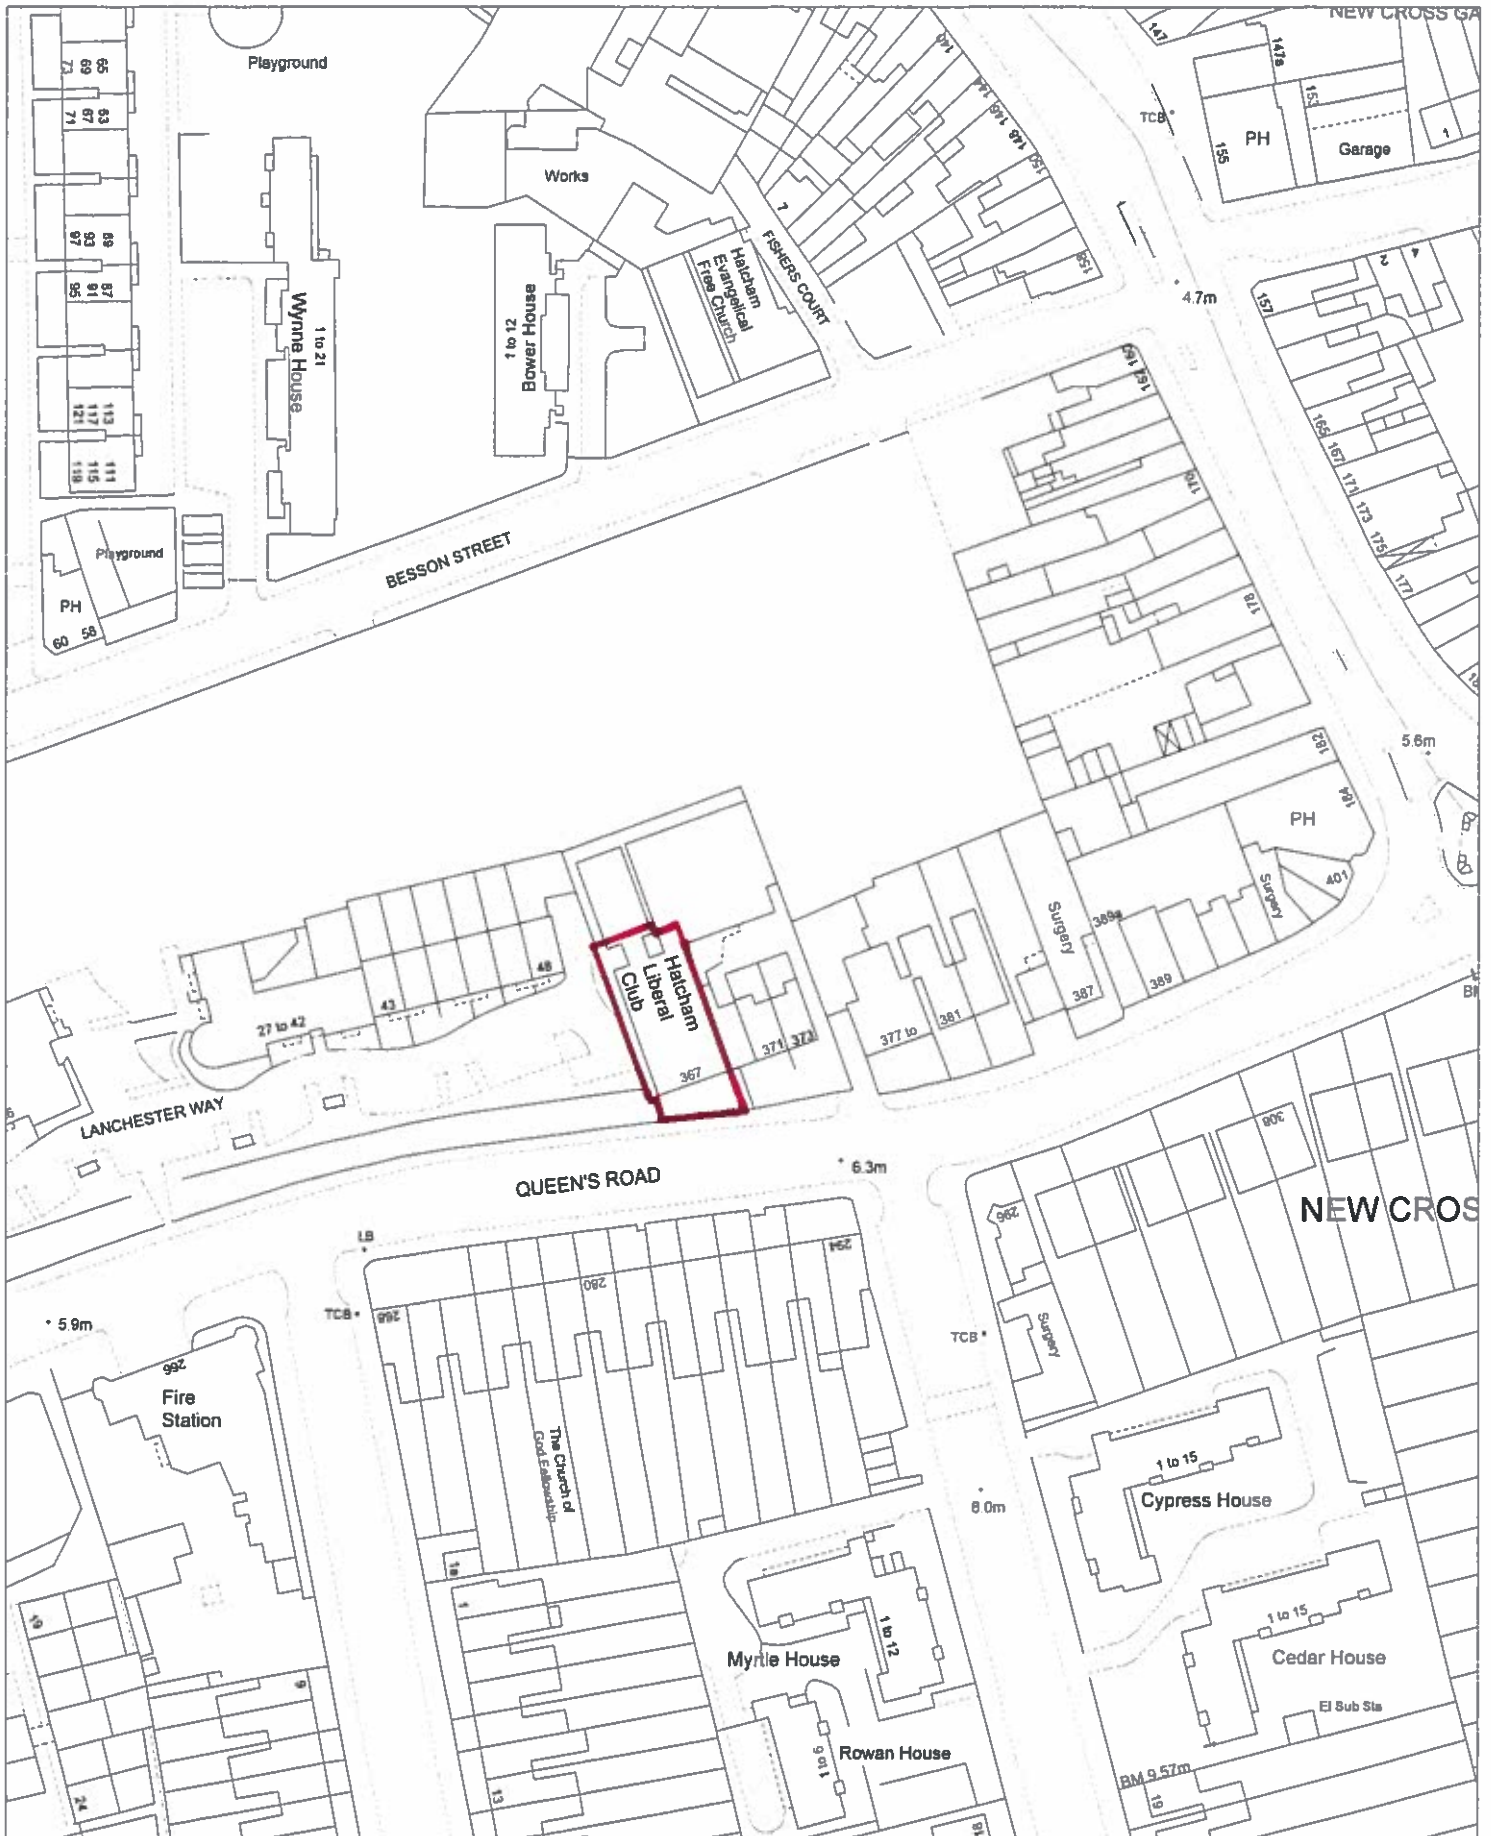

Hatcham Liberal club, 367 Queens Road, SE14

Scale:1250

Base on the
Ordnance Survey map
Licence no:100017710
London, SE6 4RU

Date: 01/08/16